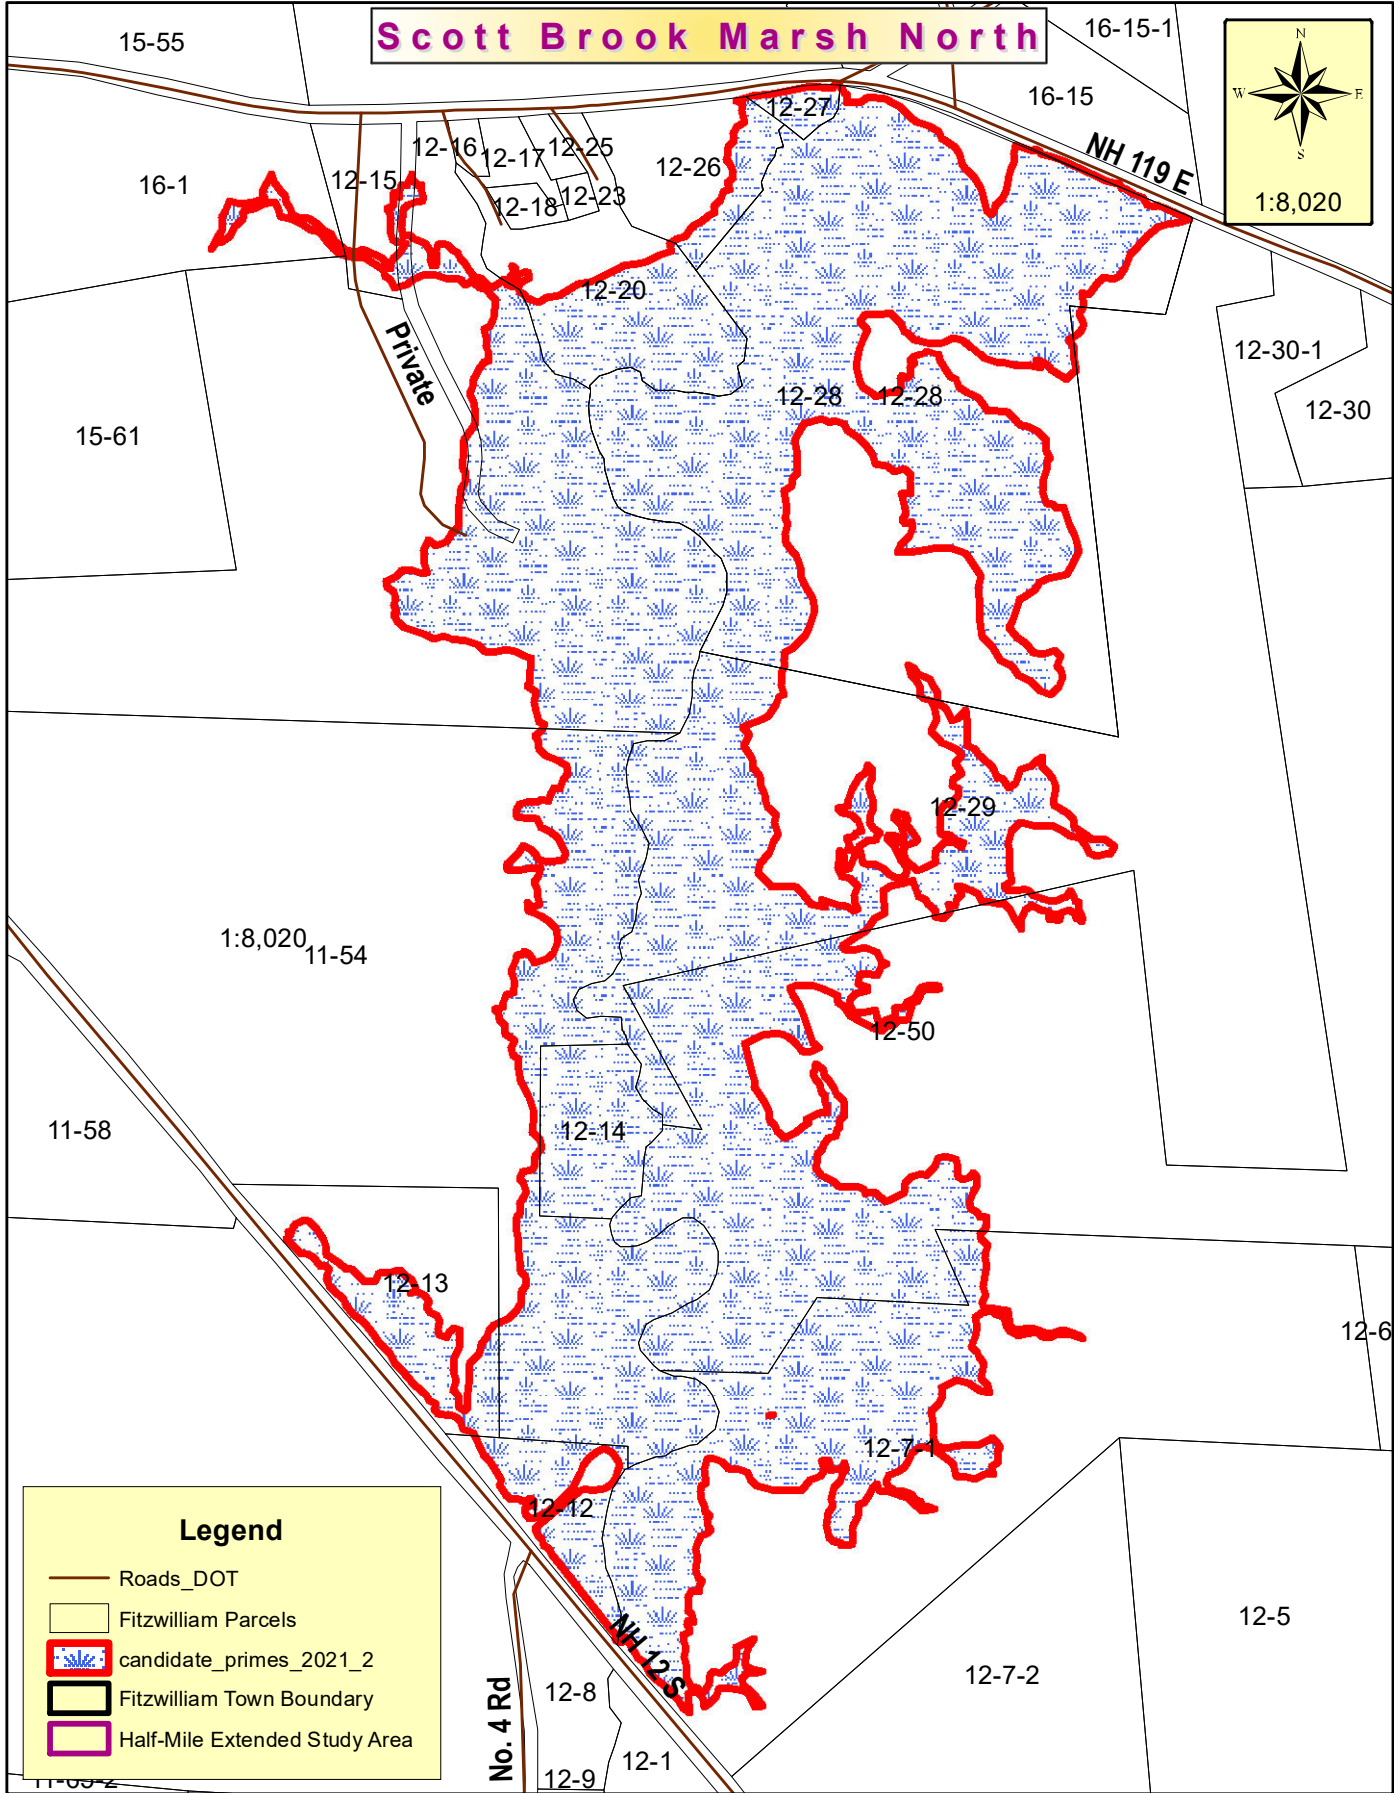

Candidate Prime Wetland Inset Map

Scott Brook Marsh North

Legend

- Roads_DOT
- Fitzwilliam Parcels
- candidate_primes_2021_2
- Fitzwilliam Town Boundary
- Half-Mile Extended Study Area

1,500 750 0 1,500 Feet