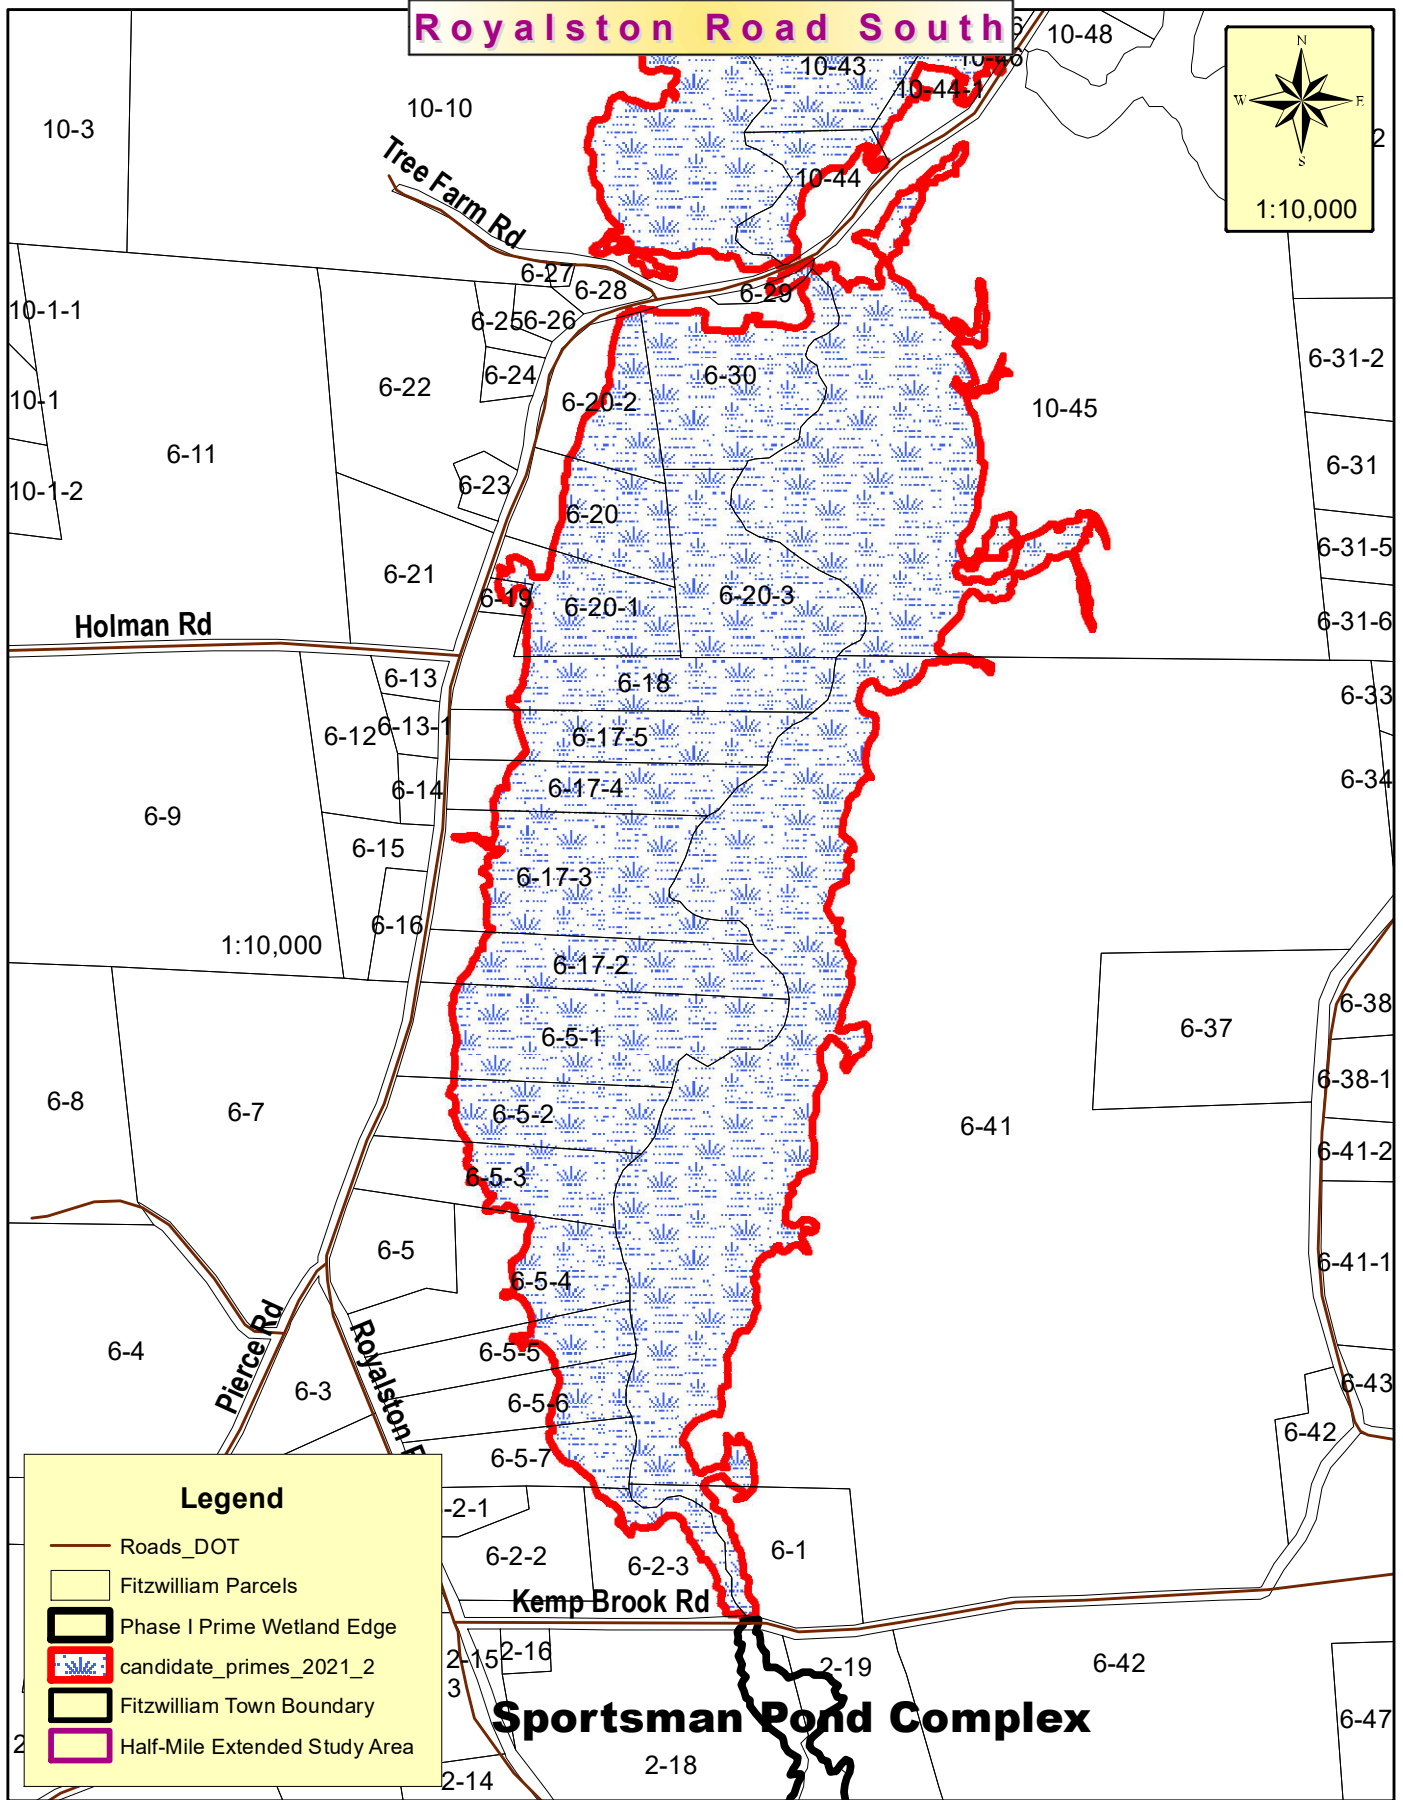

Candidate Prime Wetland Inset Map

Royalston Road South

Legend

- Roads_DOT
- Fitzwilliam Parcels
- Phase I Prime Wetland Edge
- candidate_primes_2021_2
- Fitzwilliam Town Boundary
- Half-Mile Extended Study Area