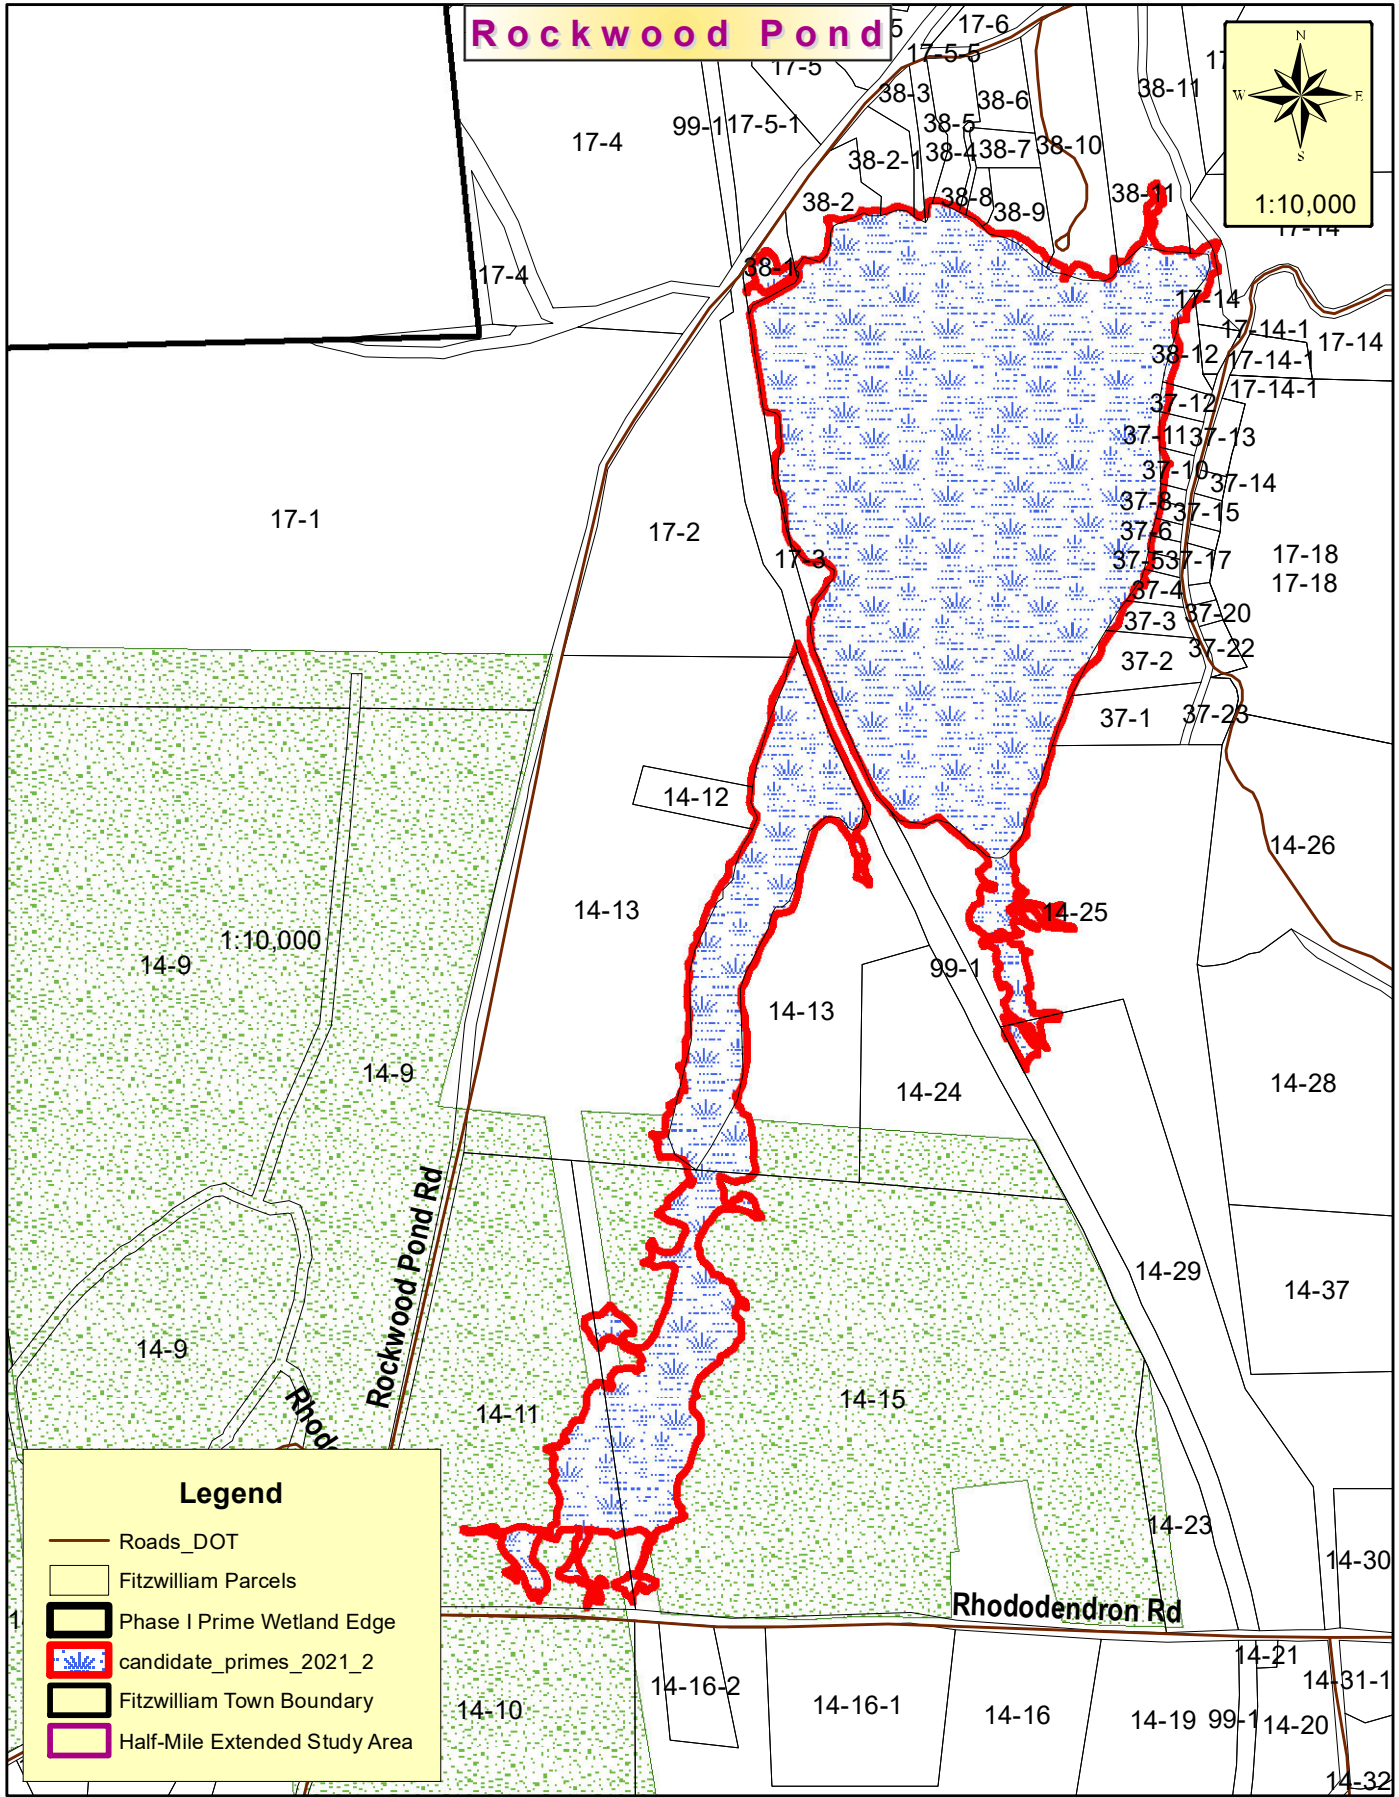

# Candidate Prime Wetland Inset Map

1,900 950 0 1,900 Feet