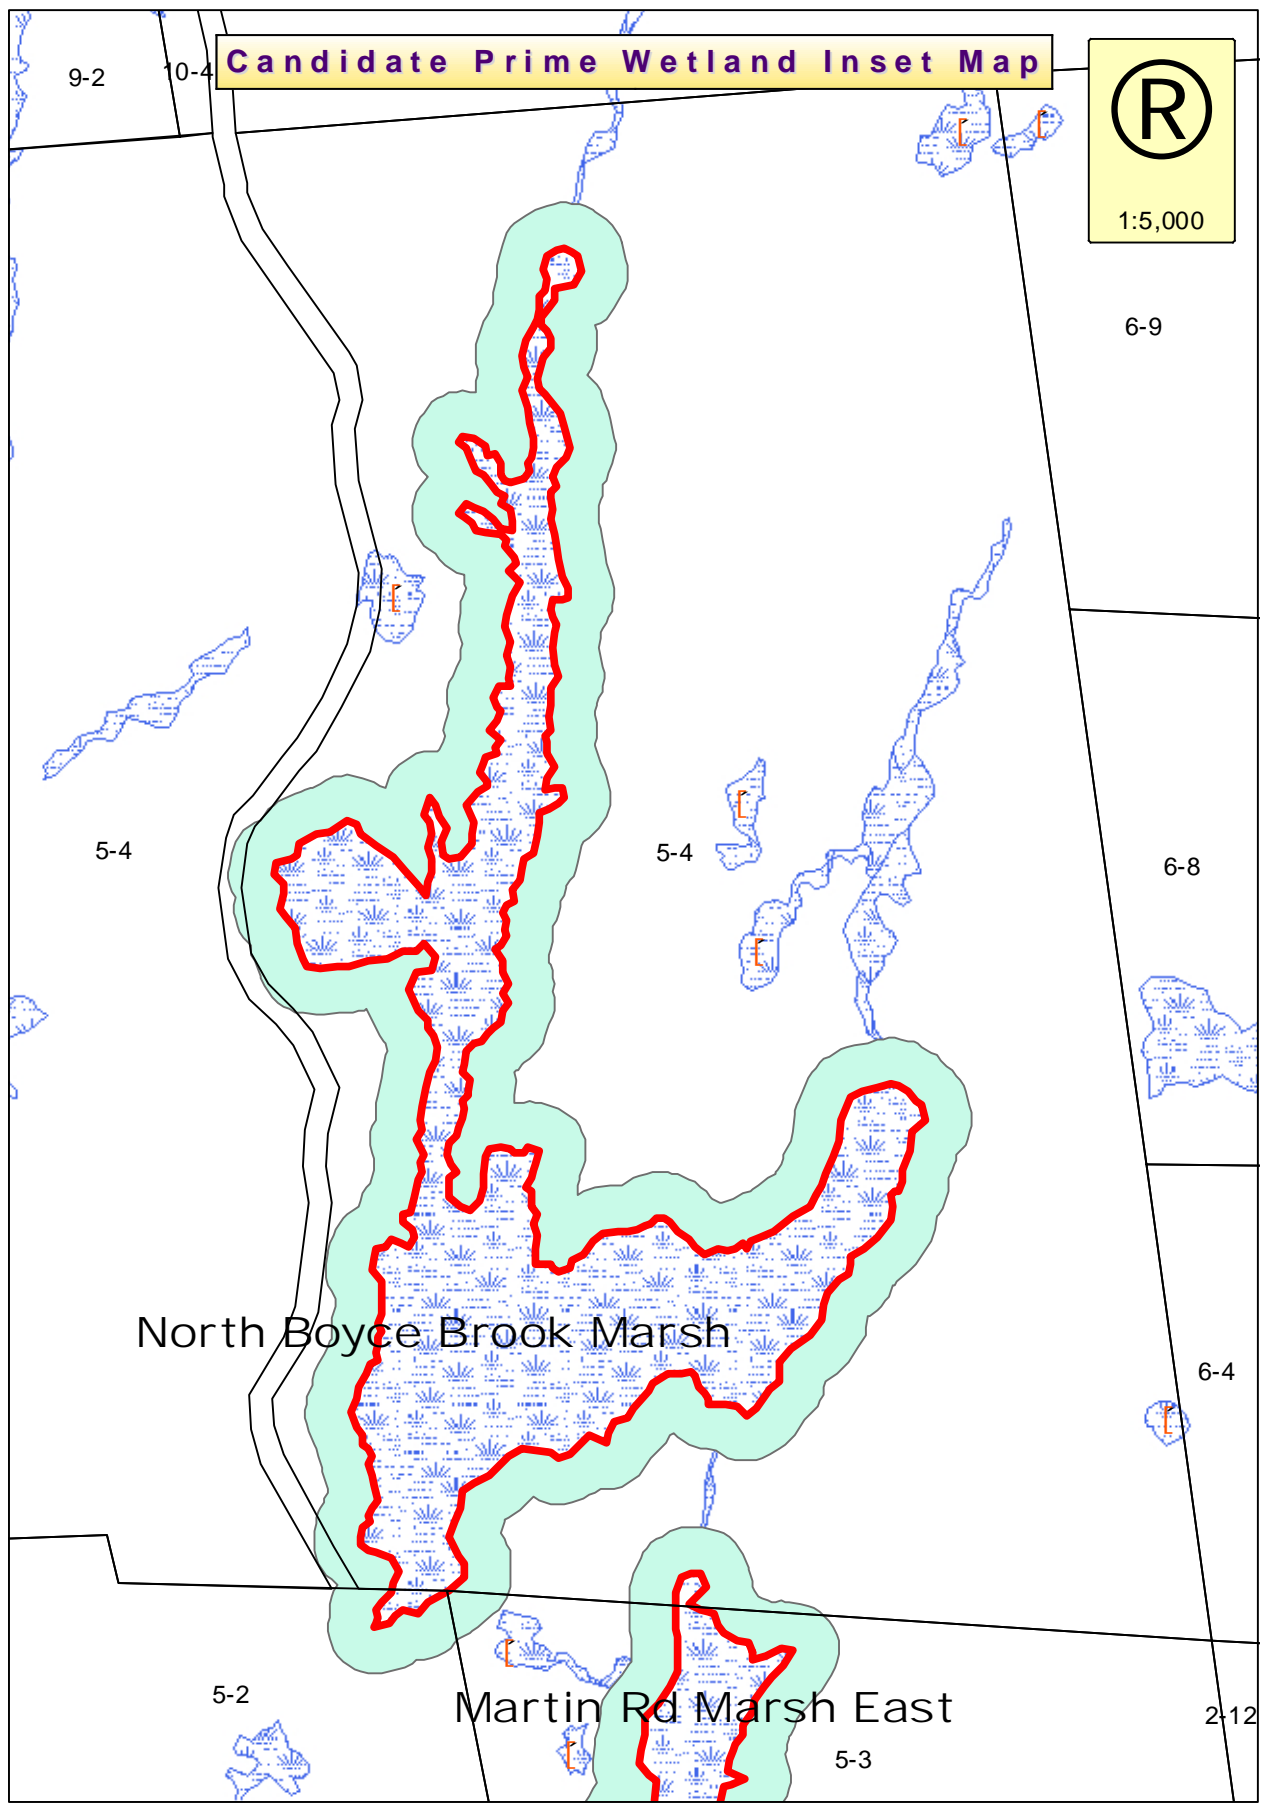

Candidate Prime Wetland Inset Map

Ⓡ
1:5,000

North Boyce Brook Marsh

Martin Rd Marsh East