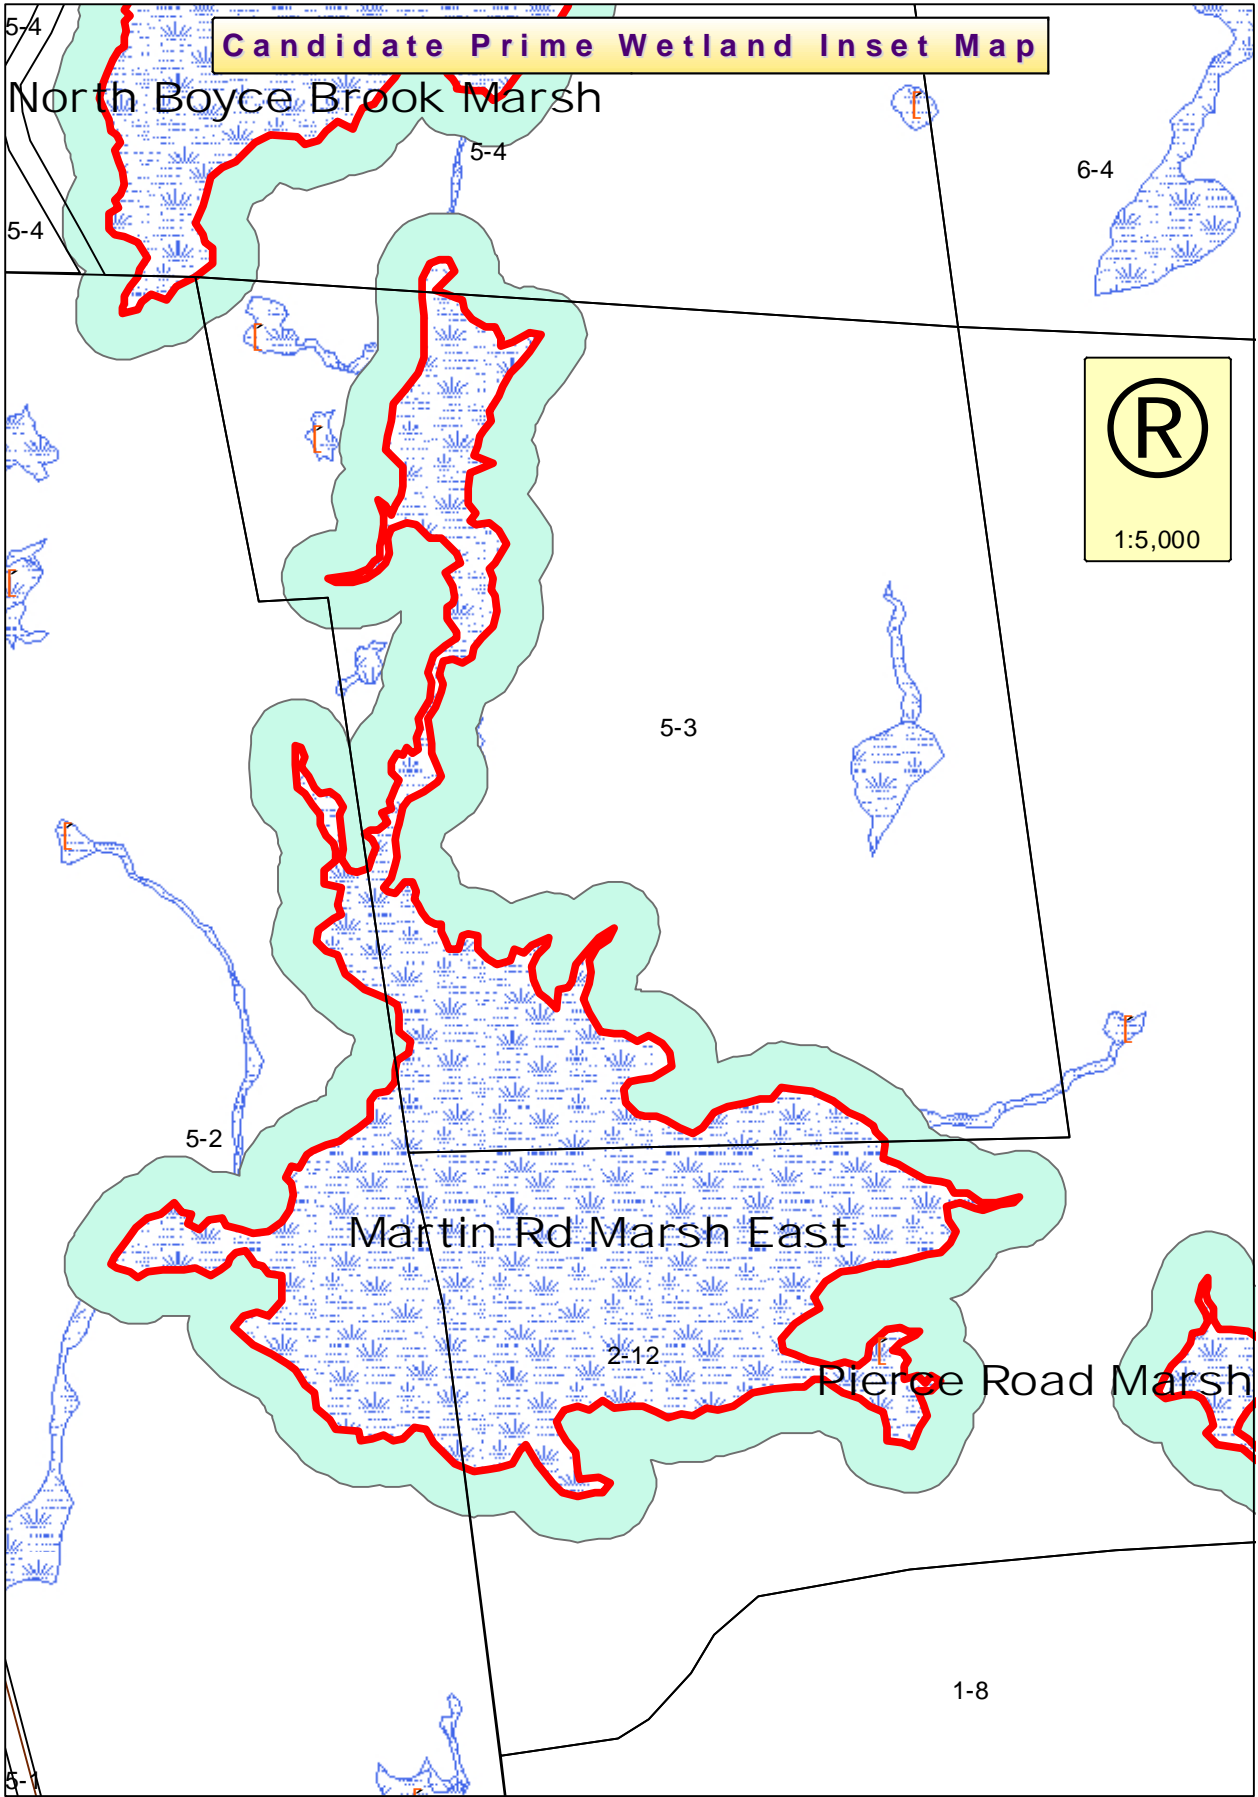

Candidate Prime Wetland Inset Map

North Boyce Brook Marsh

(R)
1:5,000