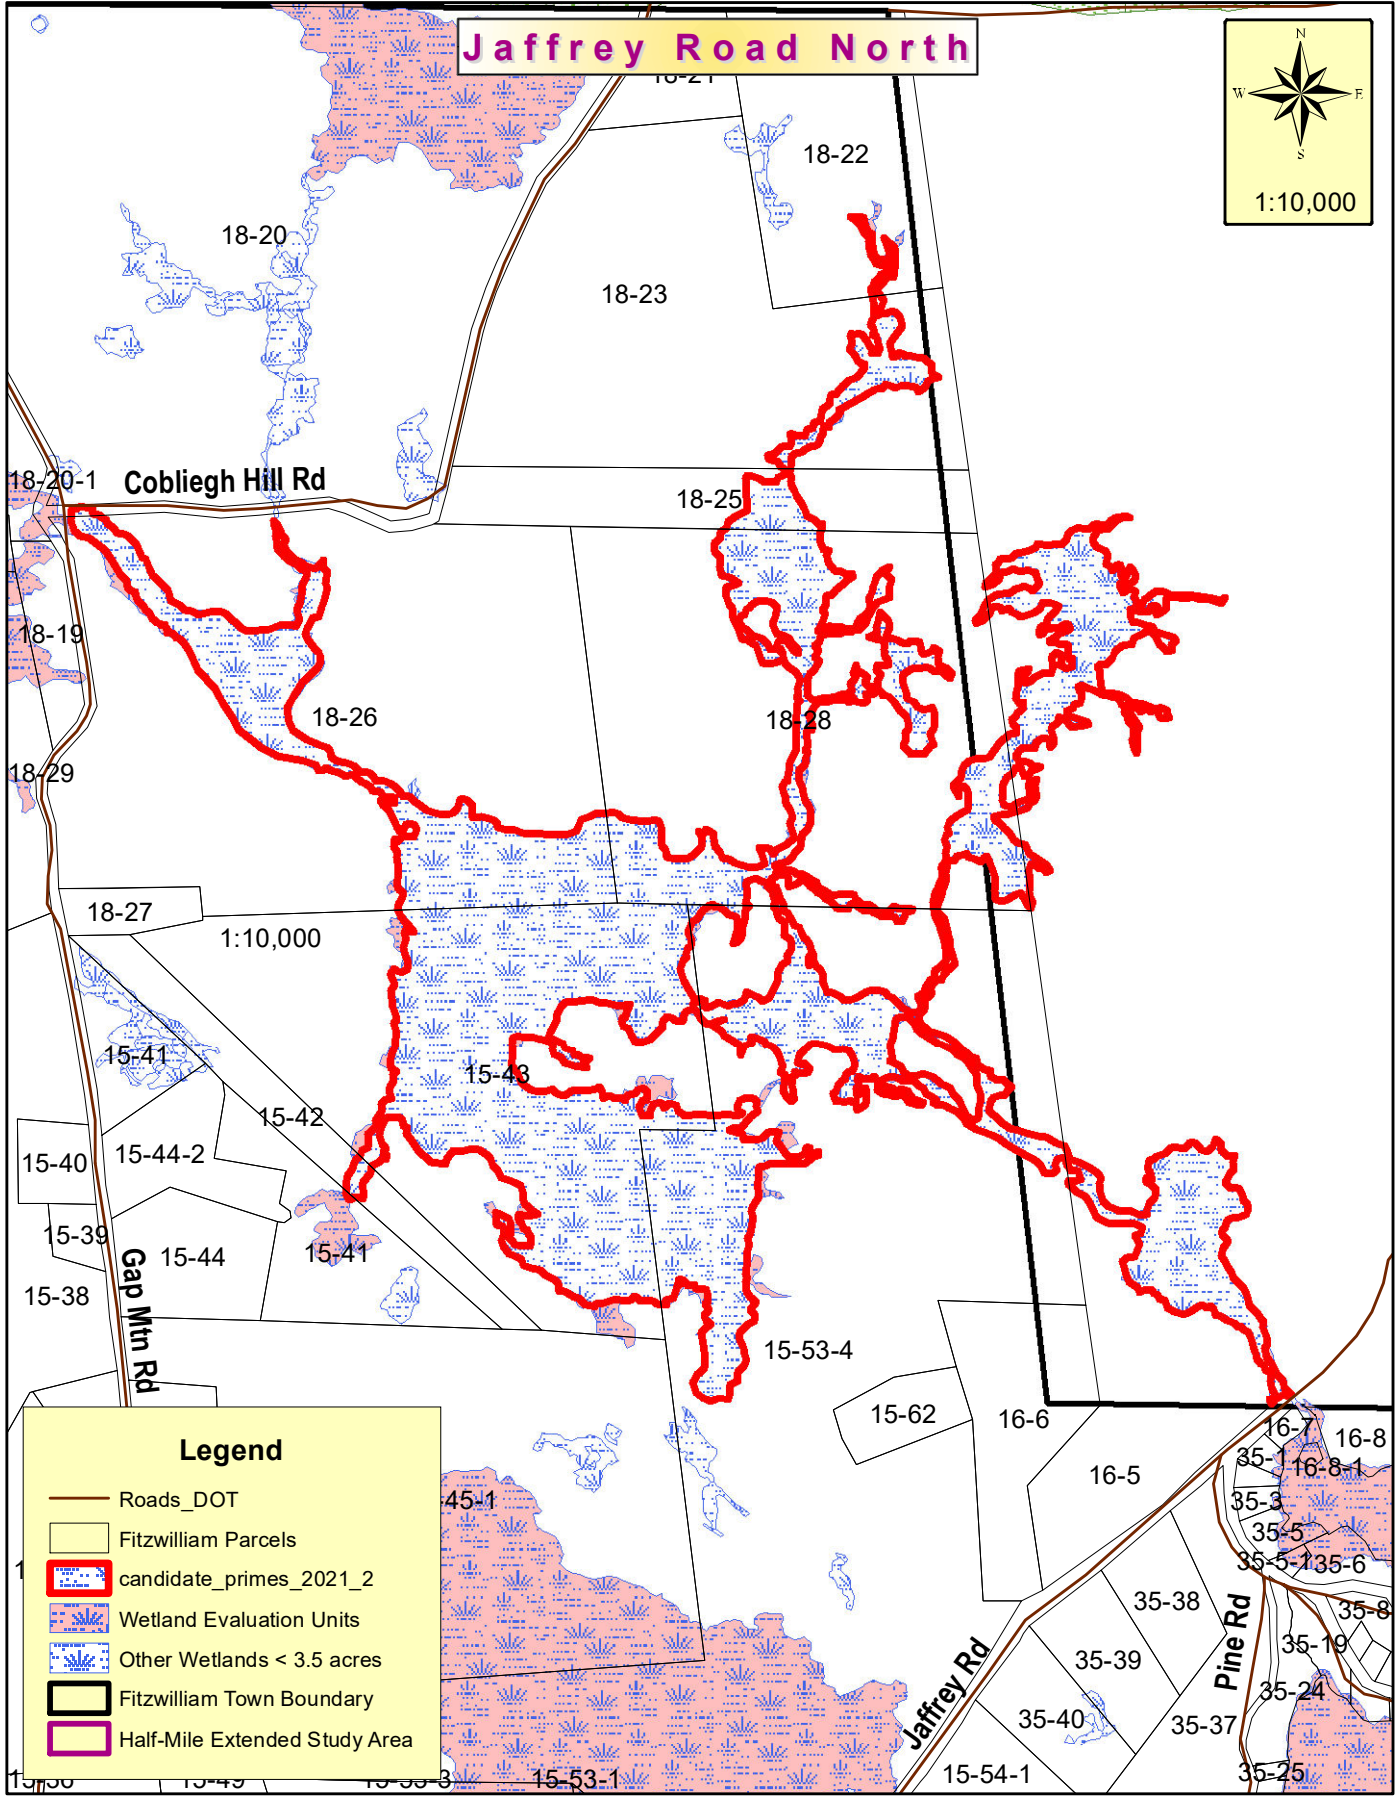

Candidate Prime Wetland Inset Map

Jaffrey Road North

**Legend**

- Roads\_DOT
- Fitzwilliam Parcels
- candidate\_primes\_2021\_2
- Wetland Evaluation Units
- Other Wetlands < 3.5 acres
- Fitzwilliam Town Boundary
- Half-Mile Extended Study Area

1,900 950 0 1,900 Feet